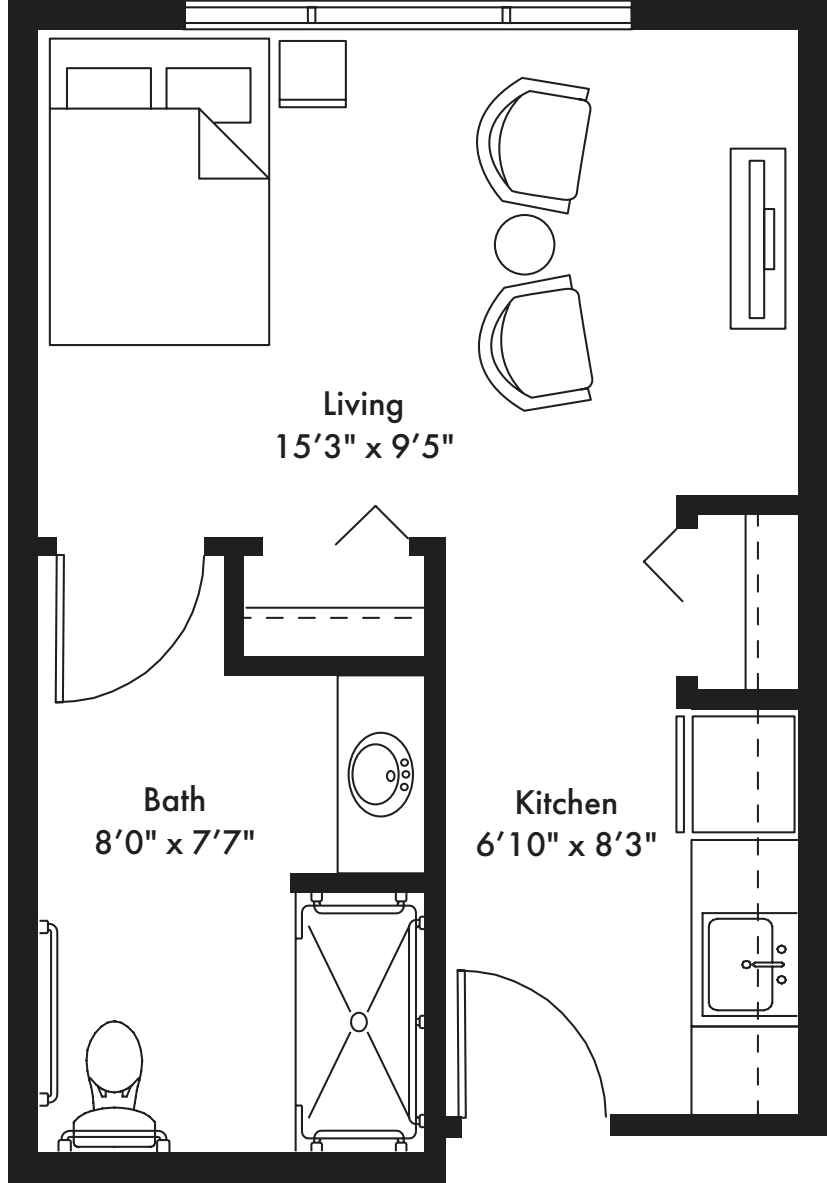

MEMORY CARE  
**STUDIO**

**BRULE** 310 SQ. FT.

**APARTMENT:** 117, 118, 123, 124, 126, 128, 130, 131, 136, 137, 139, 141