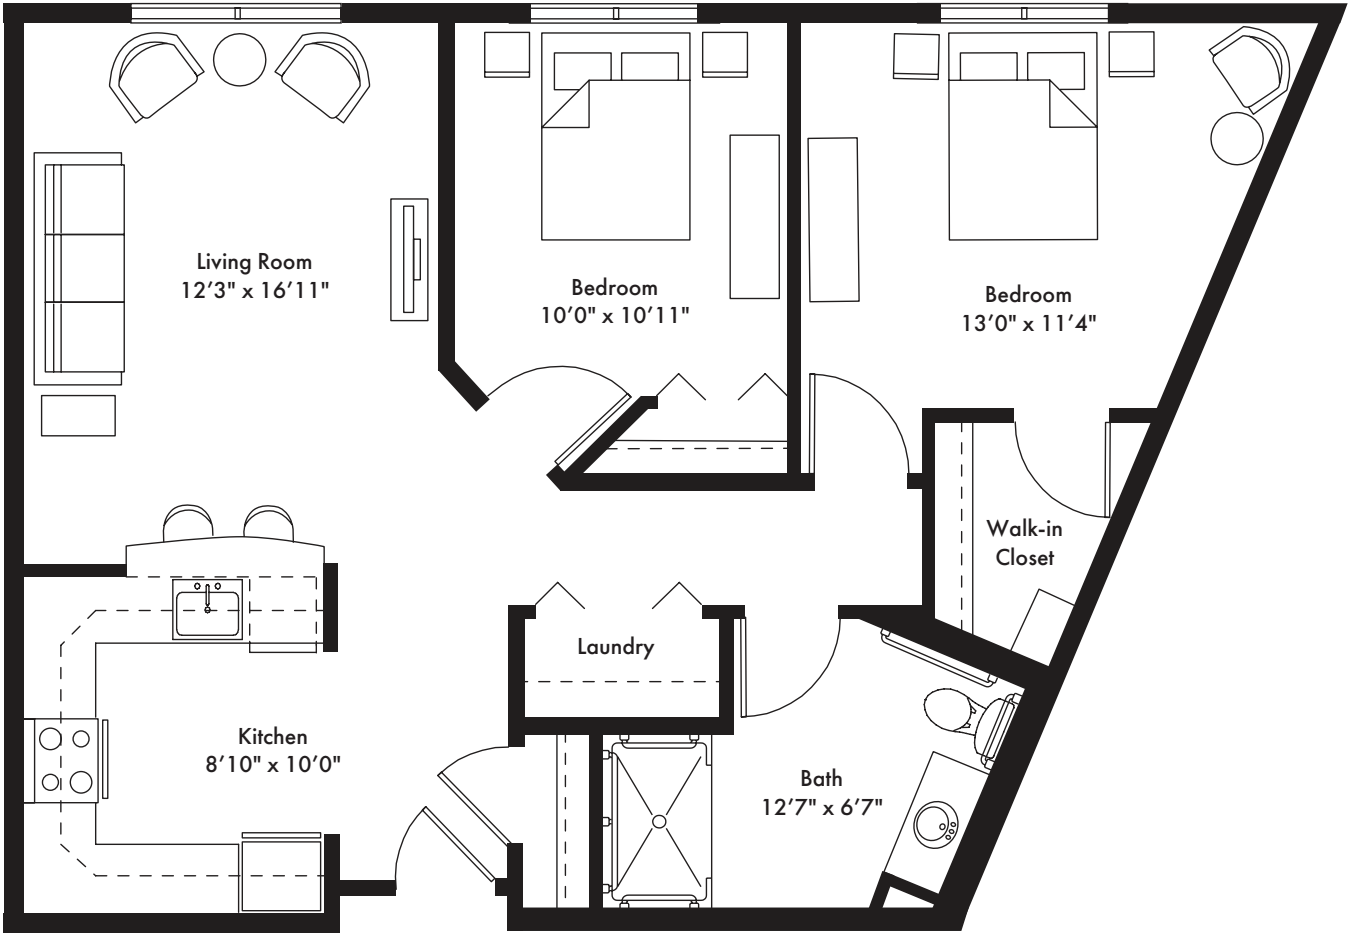

INDEPENDENT / ASSISTED LIVING
TWO BEDROOM

CARIBOU 863 SQ. FT.
APARTMENT: 213, 313