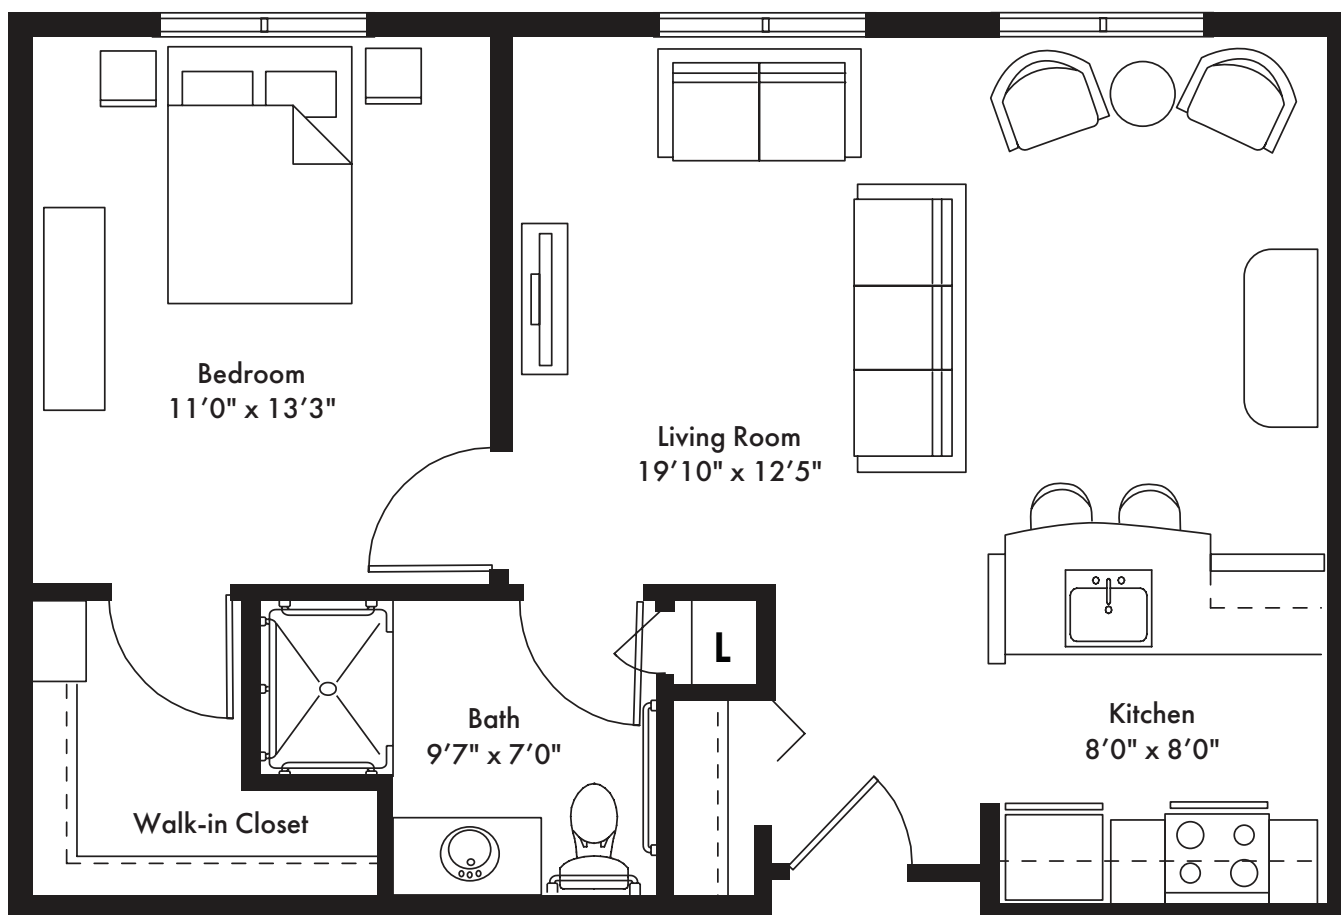

INDEPENDENT / ASSISTED LIVING
ONE BEDROOM

LOON 646 SQ. FT.

APARTMENT: 222, 235, 322, 335

©2026 Ebenezer 13625

MANAGED BY
EBENEZER