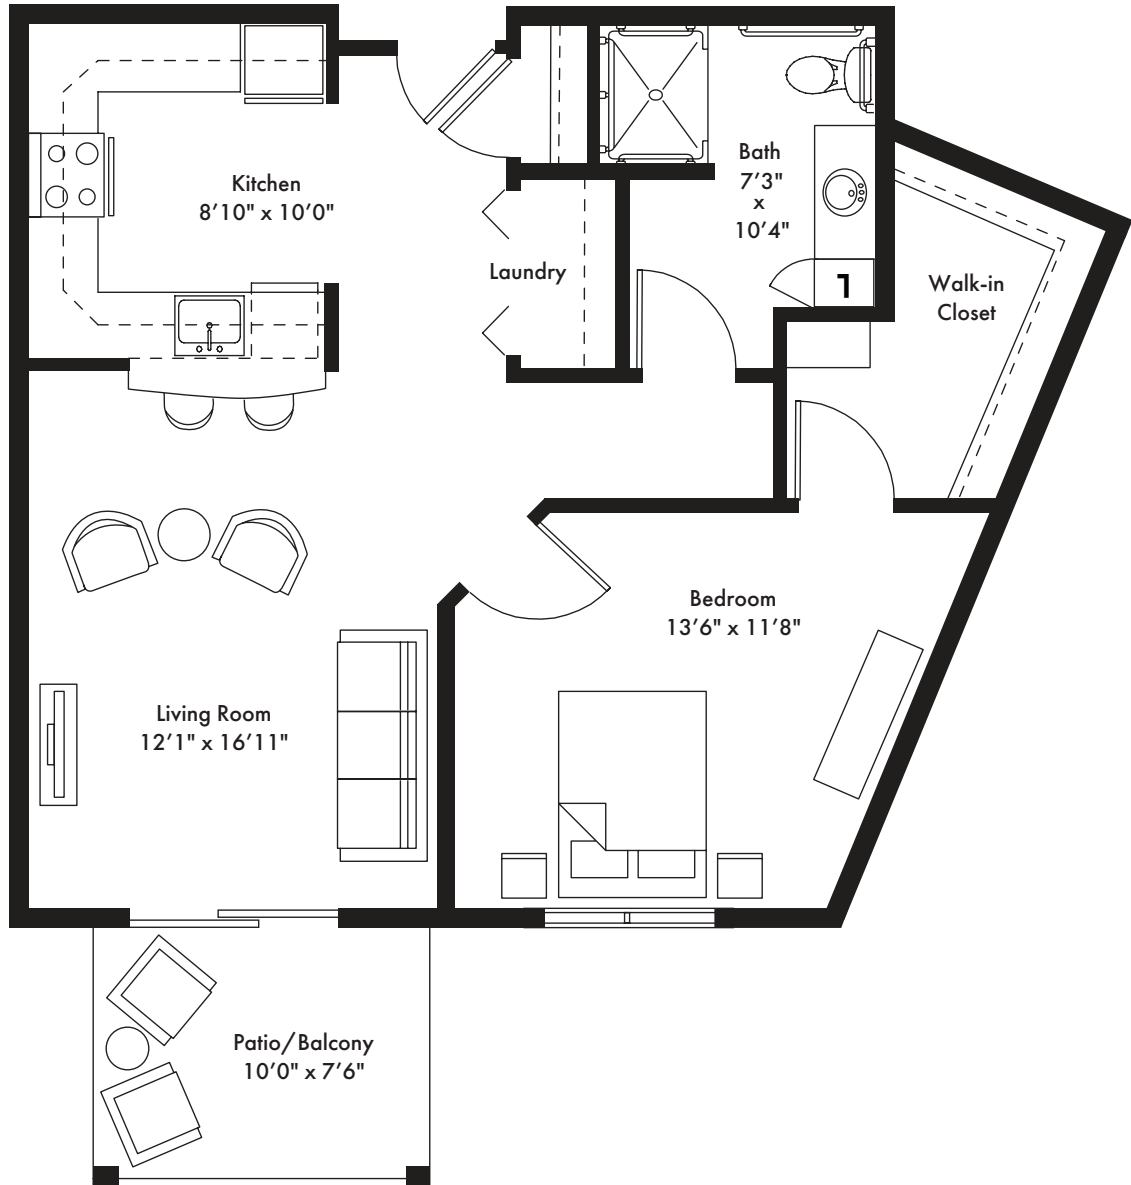

INDEPENDENT / ASSISTED LIVING  
**ONE BEDROOM**

**MANITOU + PATIO/BALCONY 722 SQ. FT.**

**APARTMENT:** 107, 112, 207, 212, 307, 312