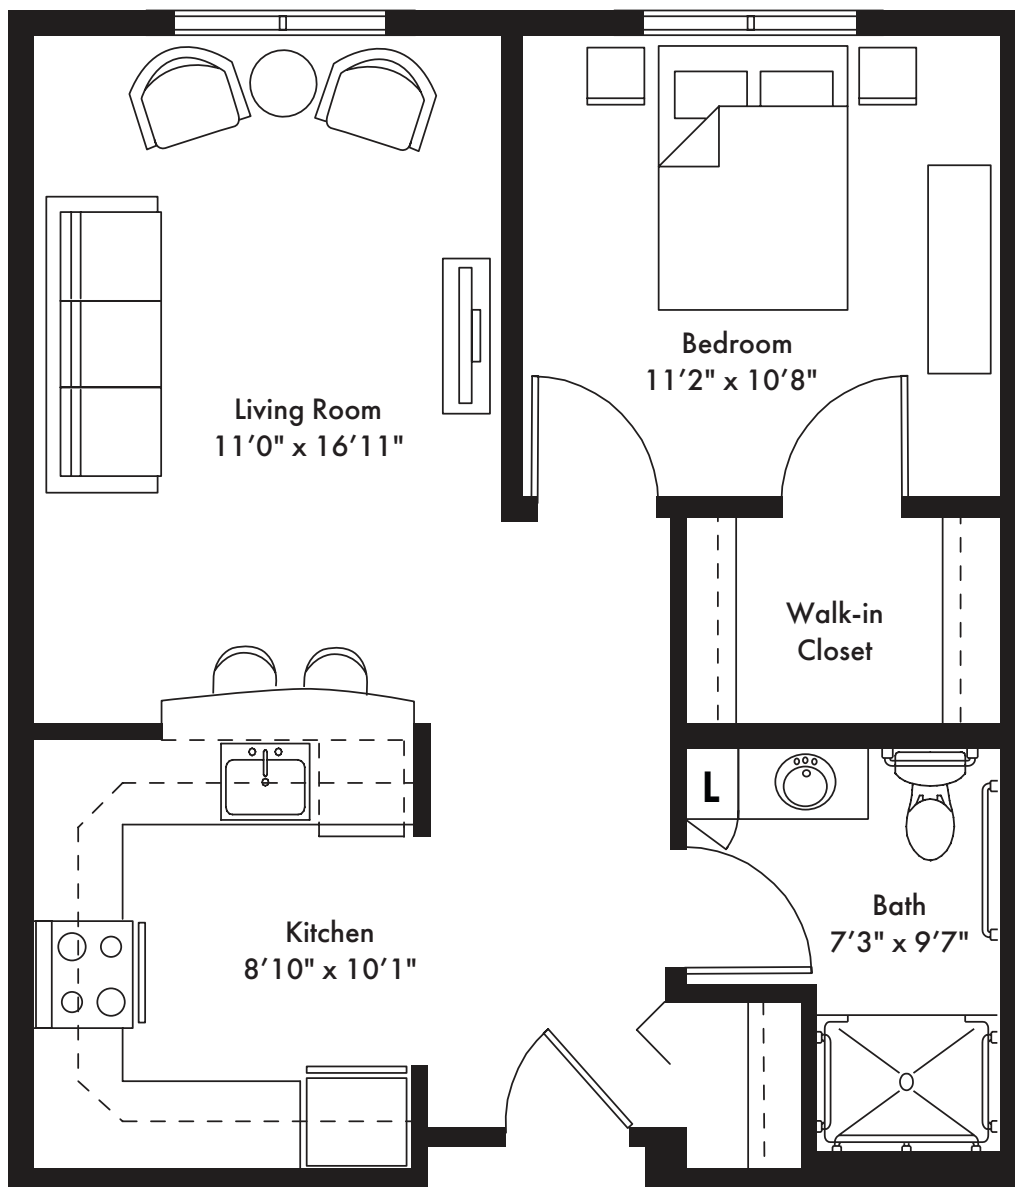

INDEPENDENT / ASSISTED LIVING
ONE BEDROOM

MINNEOPA 587 SQ. FT.

APARTMENT: 109, 209, 309