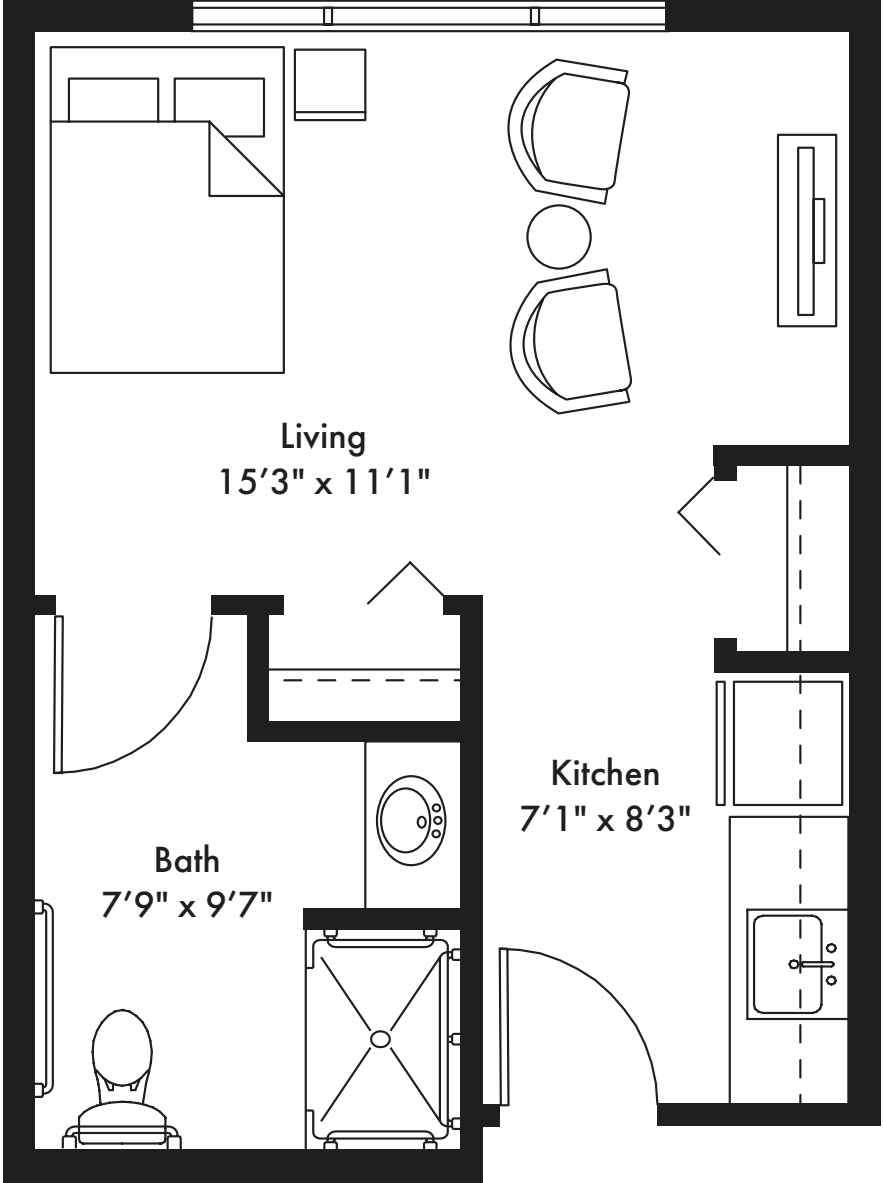

MEMORY CARE
STUDIO

PARTRIDGE 341 SQ. FT.

APARTMENT: 119, 120, 121, 122, 132, 133, 134, 135