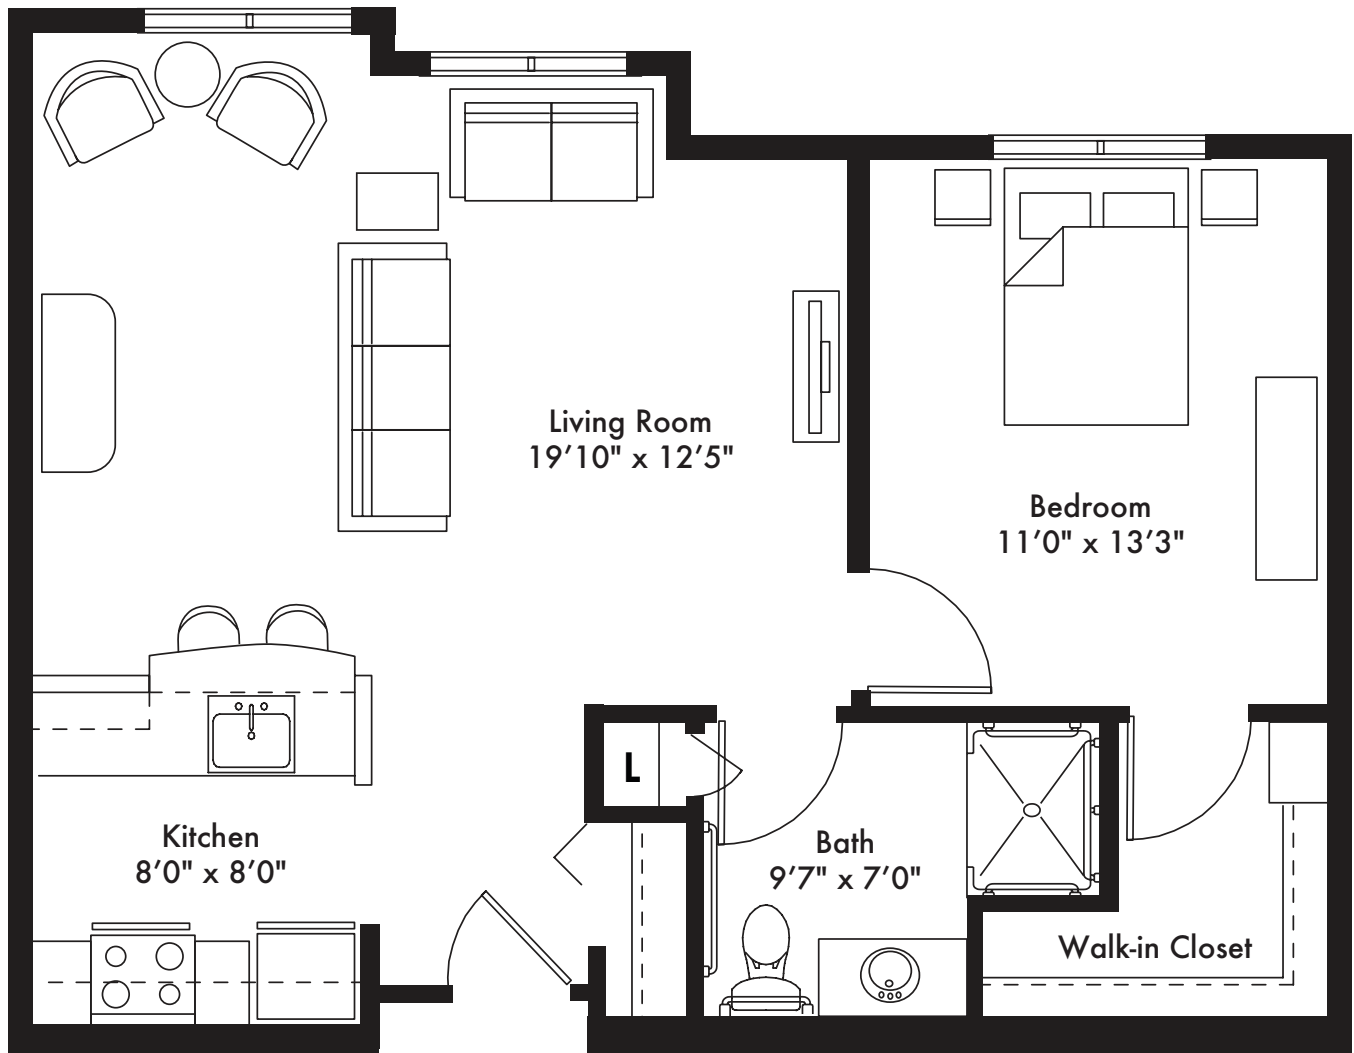

INDEPENDENT / ASSISTED LIVING
ONE BEDROOM

SPLIT ROCK 684 SQ. FT.

APARTMENT: 218, 219, 220, 221, 231, 232, 233, 234, 318, 319, 320, 321, 331, 332, 333, 334