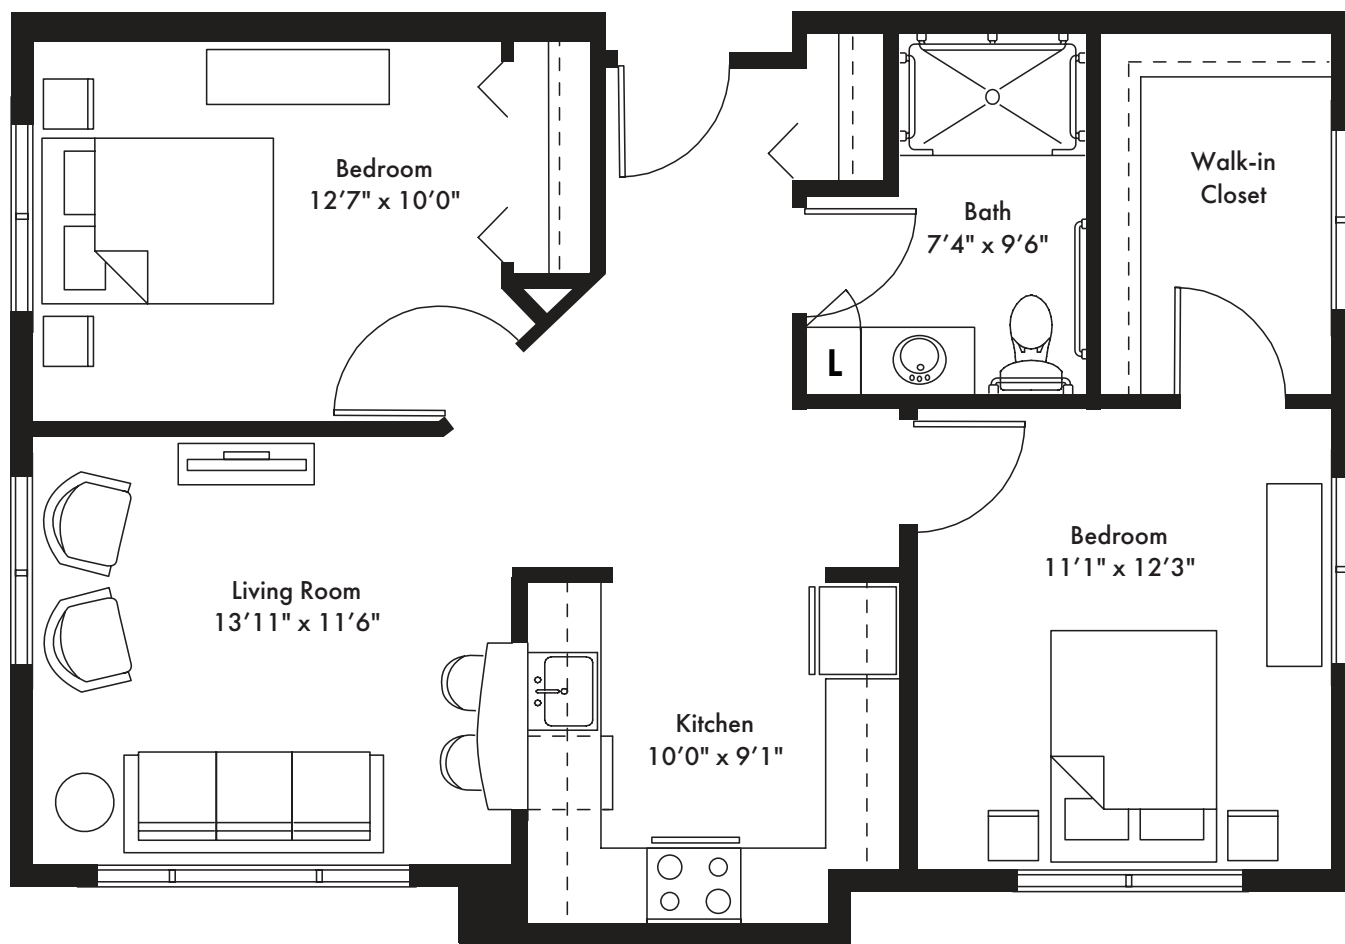

INDEPENDENT / ASSISTED LIVING
TWO BEDROOM

TEMPERANCE 779 SQ. FT.

APARTMENT: 224, 237, 324, 337

©2026 Ebenezer 13625

MANAGED BY
EBENEZER