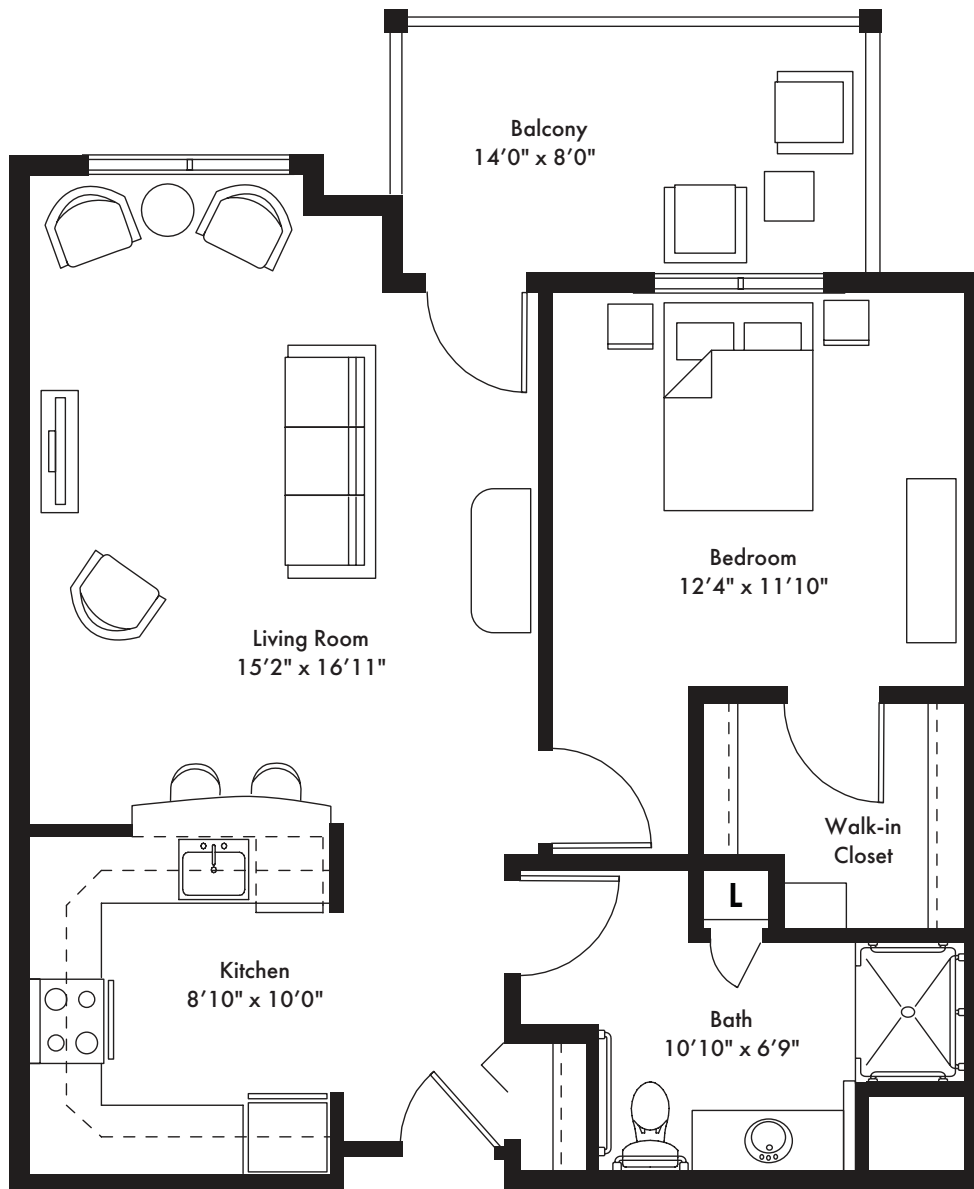

INDEPENDENT / ASSISTED LIVING
ONE BEDROOM

TETTEGOUCHE 759 SQ. FT.

APARTMENT: 201, 203, 301, 303