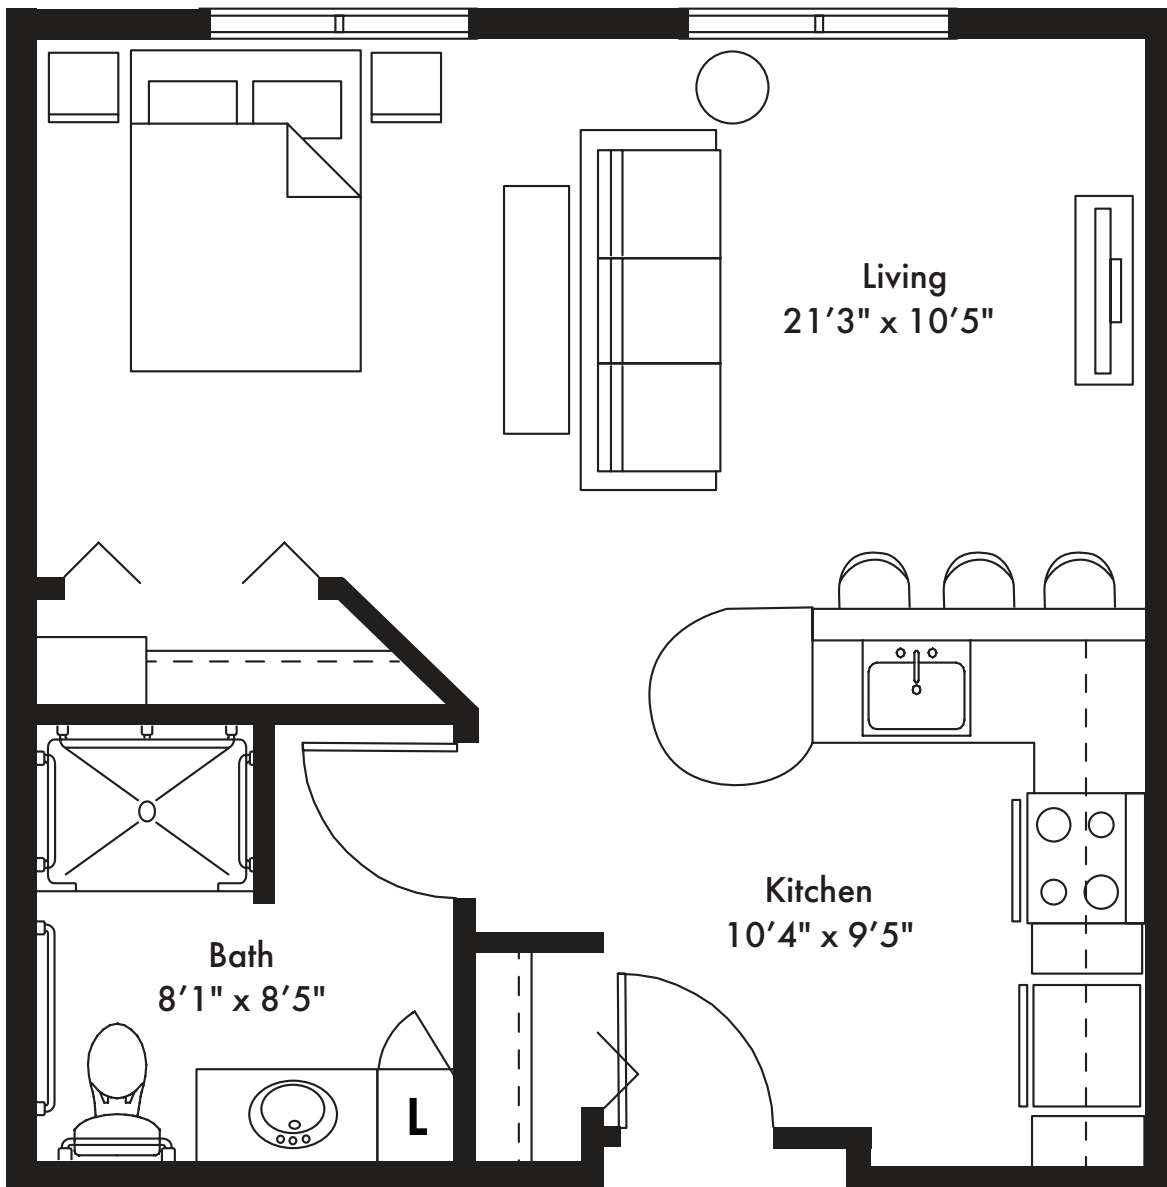

INDEPENDENT / ASSISTED LIVING / MEMORY CARE
STUDIO

ILLGEN 457 SQ. FT.

APARTMENT: 125, 138, 223, 236, 323, 336